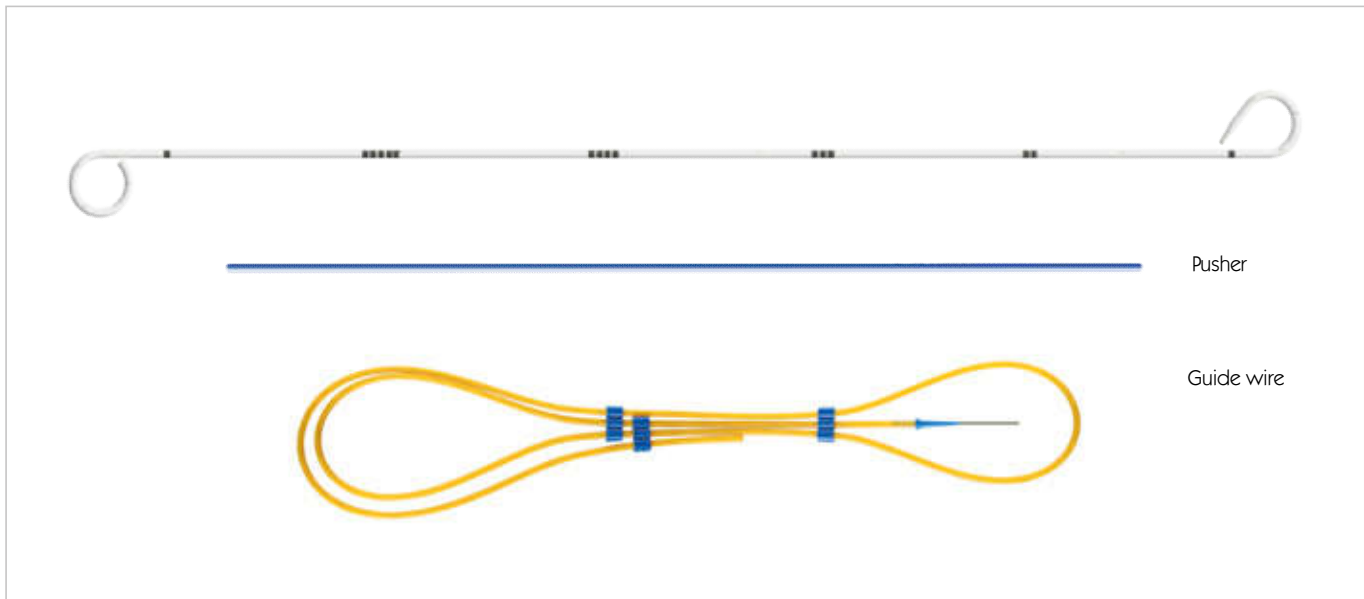

DESCRIPTION

Ureteral Stent

- ◆ Polyurethane
- ◆ Drainage openings in pigtails and shaft
- ◆ Open or closed tip
- ◆ Markings for exact positioning
- ◆ Radiopaque

Pusher

- ◆ Length: 40 cm

Guide wire

- ◆ PTFE coating

Clip

- ◆ In sets with closed tip

URETERAL STENTS

VISIOSTAR STANDARD Double-J Ureteral Stent Set

Open tip							
Order number with guide wire	Order number without guide wire	Size (CH/FR)	Length (cm)	Wire (inch)	Wire length (cm)	Wire tip	Wire stiffness
ST-190308	ST-197308	3	8	0.018"	150	straight	standard
ST-190310	ST-197310	3	10	0.018"	150	straight	standard
ST-190312	ST-197312	3	12	0.018"	150	straight	standard
ST-190315	ST-197315	3	15	0.018"	150	straight	standard
ST-190318	ST-197318	3	18	0.018"	150	straight	standard
ST-190320	ST-197320	3	20	0.018"	150	straight	standard
ST-190408	ST-197408	4	8	0.025"	150	straight	standard
ST-190410	ST-197410	4	10	0.025"	150	straight	standard
ST-190412	ST-197412	4	12	0.025"	150	straight	standard
ST-190415	ST-197415	4	15	0.025"	150	straight	standard
ST-190418	ST-197418	4	18	0.025"	150	straight	standard
ST-190420	ST-197420	4	20	0.025"	150	straight	standard
ST-194708	ST-1974708	4.7	8	0.028"	150	straight	standard
ST-194710	ST-1974710	4.7	10	0.028"	150	straight	standard
ST-194712	ST-1974712	4.7	12	0.028"	150	straight	standard
ST-194715	ST-1974715	4.7	15	0.028"	150	straight	standard
ST-194718	ST-1974718	4.7	18	0.028"	150	straight	standard
ST-194720	ST-1974720	4.7	20	0.028"	150	straight	standard